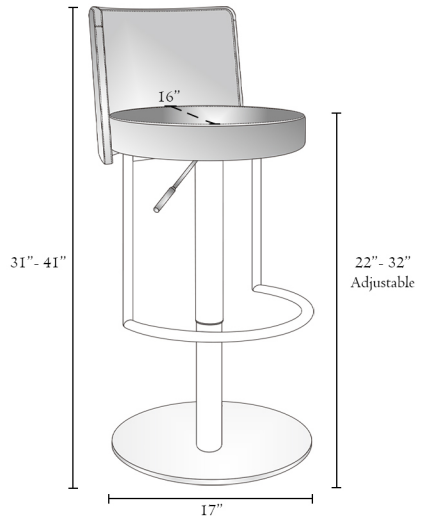

### Specifications

GW	40 lbs / 18.5kgs
NW	36 lbs / 16.5kgs
Pcs/Carton	1pc
Carton Size	18" x 18" x 21"