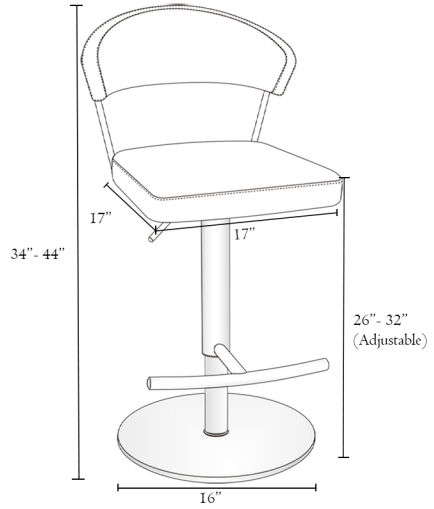

Elon

Stoolz By Divani

Specifications

GW	42 lbs / 19kgs
NW	38 lbs / 17.5kgs
Pcs/Carton	1pc
Carton Size	18" x 18" x 21"

The Whole Team

Rose Gold - Morandi Milk

Silver Steel - Ice White

Black Titanium - Ebony