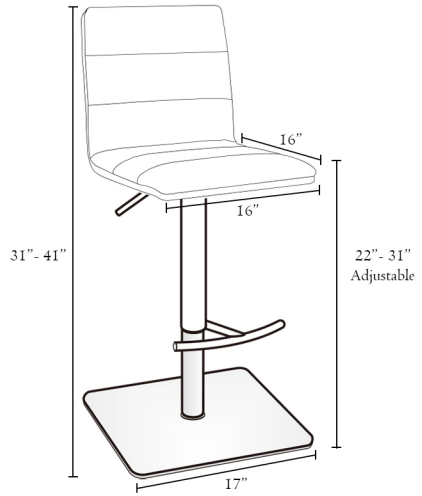

Kristen

Stoolz By Divani

Specifications

GW	41 lbs / 18.5kgs
NW	36 lbs / 16.5kgs
Pcs/Carton	1pc
Carton Size	18" x 18" x 21"

The Whole Team

Rose Gold - Teal Blue

Silver Steel - Ice White

Black Titanium - Ebony