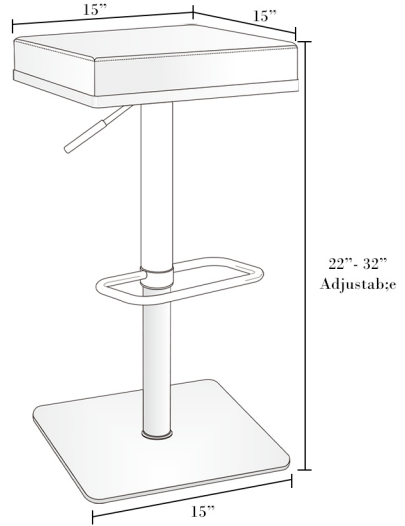

Nova

Stoolz By Divani

Specifications

GW	32 lbs / 14.5kgs
NW	28 lbs / 13kgs
Pcs/Carton	1pc
Carton Size	17" x 16" x 10"

The Whole Team

Silver Steel - Ice White

Rose Gold - Ebony

Rose Gold - Ice White

Black Titanium - Ebony