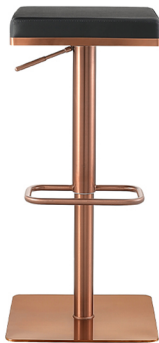

Nova

Stoolz By Divani

Specifications

GW	32 lbs / 14.5kgs
NW	28 lbs / 13kgs
Pcs/Carton	1pc
Carton Size	17" x 16" x 10"

The Whole Team

Silver Steel - Ice White

Rose Gold - Ebony

Rose Gold - Ice White

Black Titanium - Ebony