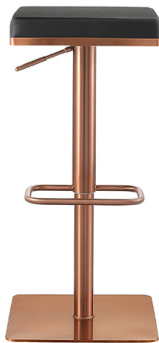

## Stoolz By Divani

### The Whole Team

Silver Steel - Ice White

Rose Gold - Ebony

Rose Gold - Ice White

Black Titanium - Ebony