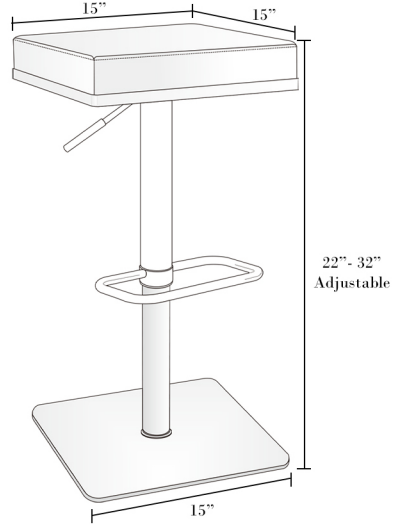

### Specifications

GW	32 lbs / 14,5kgs
NW	28 lbs / 13kgs
Pcs/Carton	1pc
Carton Size	17" x 16" x 10"