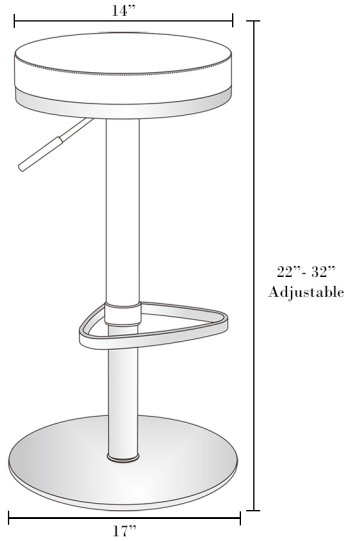

Noah

Stoolz By Divani

Specifications

GW	29 lbs / 13kgs
NW	25 lbs / 11.5kgs
Pcs/Carton	1pc
Carton Size	17" x 16" x 10"

The Whole Team

Silver Steel - Ice White

Rose Gold - Ebony

Rose Gold - Ice White